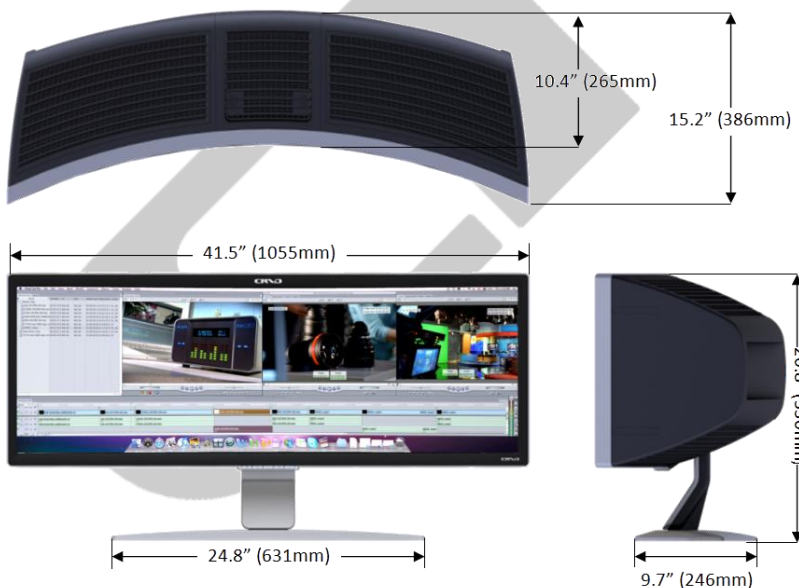

CDM43 Specifications

CRVD viewing area 240% of 4:3 & 180% 16:9

MODEL	CDM43
Diagonal	43"
Native Resolution	2880 x 900 – Double WXGA+
Curved Seamless Image	Yes
Response Time	<0.02milliseconds
Dynamic Range	12-bit - 4,096 levels
Color Gamut (typical)	<u>Coverage</u> <u>Size</u>
sRGB	100% 160%
Adobe RGB	99.3% 119%
Number of Colors	68.7 billion
Contrast	>10,000:1
Brightness (peak)	≥200 nits
Field of View	H90°@ 24" x V30° @ 24"
Screen Dimensions (flat)	W: 40.8" x H: 12.8"
Pixel Pitch	0.36mm, 71 DPI
Aspect Ratio	32 : 10
Monitor Weight (no stand)	45.5 lbs (20.7 kg)
Stand Weight	7 lbs (3.2 kg)
Packaged Weight	72 lbs (32.6 kg)
Packaged Size	51" L, 24" W, 30" H (1.3m L, 0.61m W, 0.76m H)
Input	Single link DVI-D & HDMI
Input Power (nominal)	110VAC @60Hz / 220VAC @50Hz
Power Consumption	~200W (2 amps max)
Operating Environment	41°F (5°C) to 95°F (35°C) Operating Relative Humidity 20% to 80% (w/o condensation) Operating Altitude Up to 10,000 ft (3,048 m) above sea level
Storage Environment	-4°F (-20°C) to 140°F (60°C)